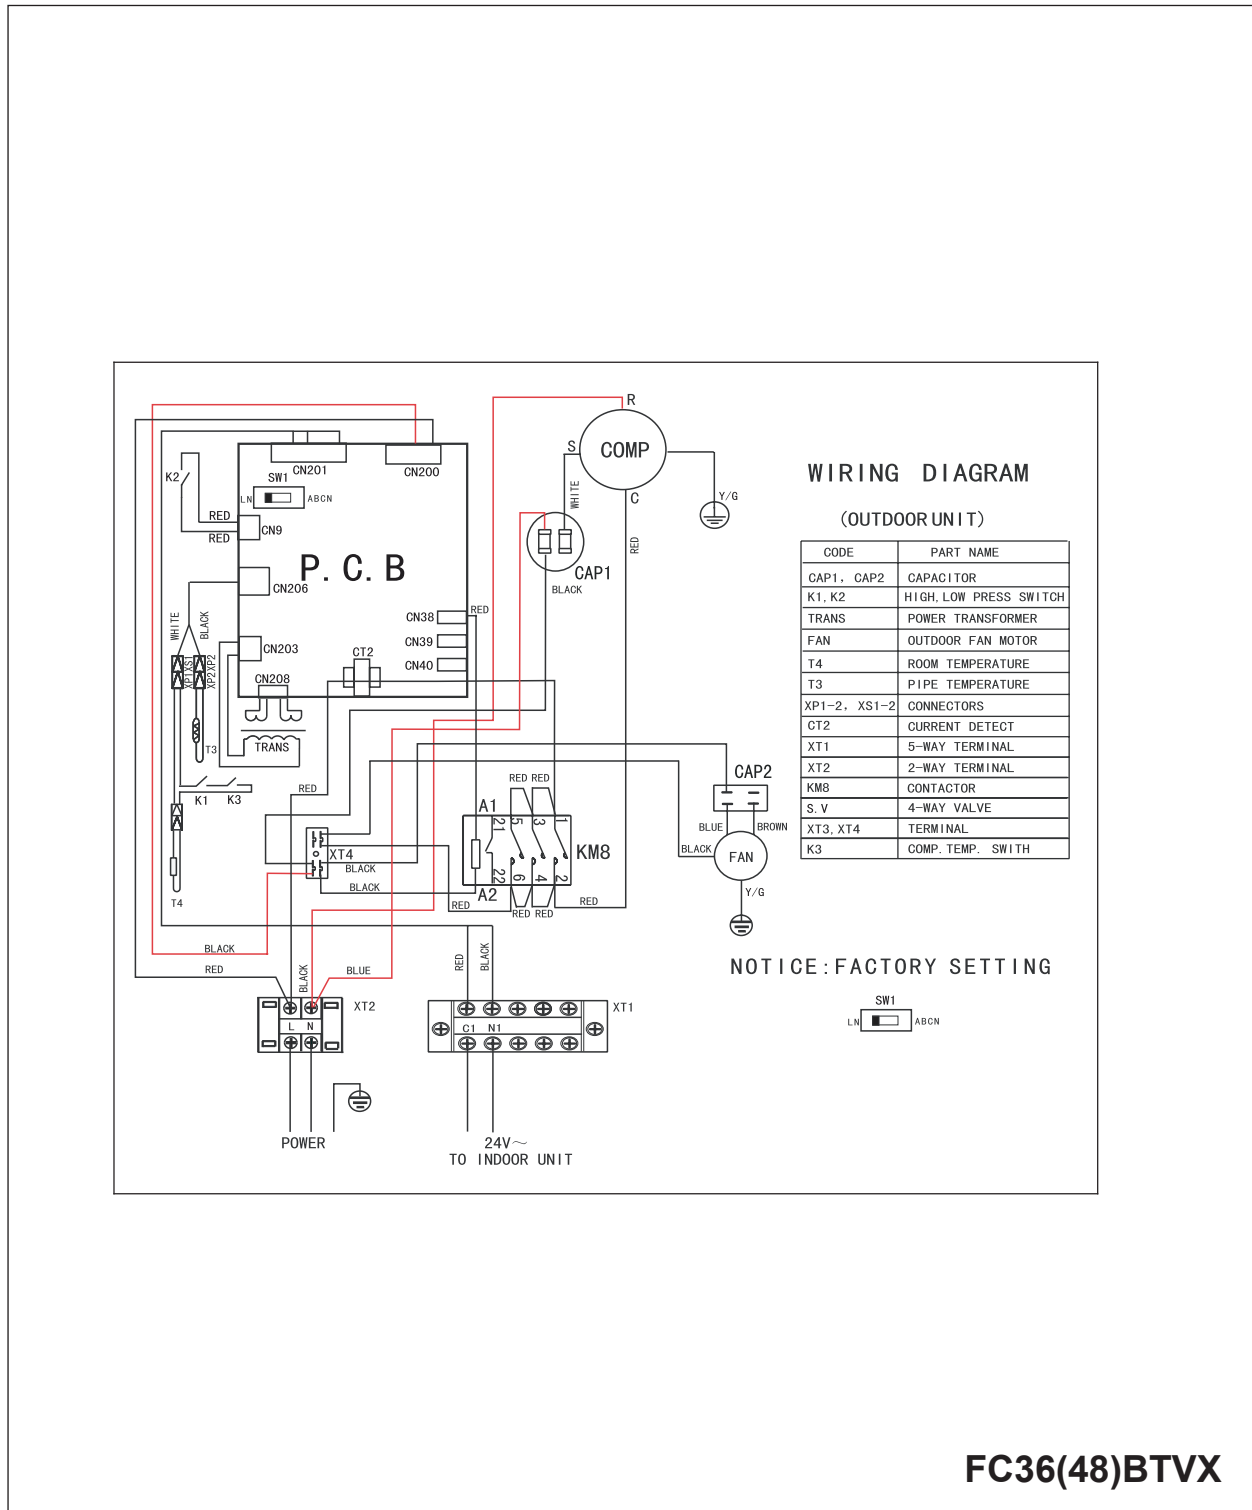

7. Wiring Diagram

7-1 Indoor Unit

FC36BTVA

This Document can not be used without Samsung's authorization.

7-1 IndoorUnit

FC48(60)BTVA

This Document can not be used without Samsung's authorization.

7-2 Outdoor Unit

This Document can not be used without Samsung's authorization.

7-2 Outdoor Unit

FCC60BTVX

This Document can not be used without Samsung's authorization.