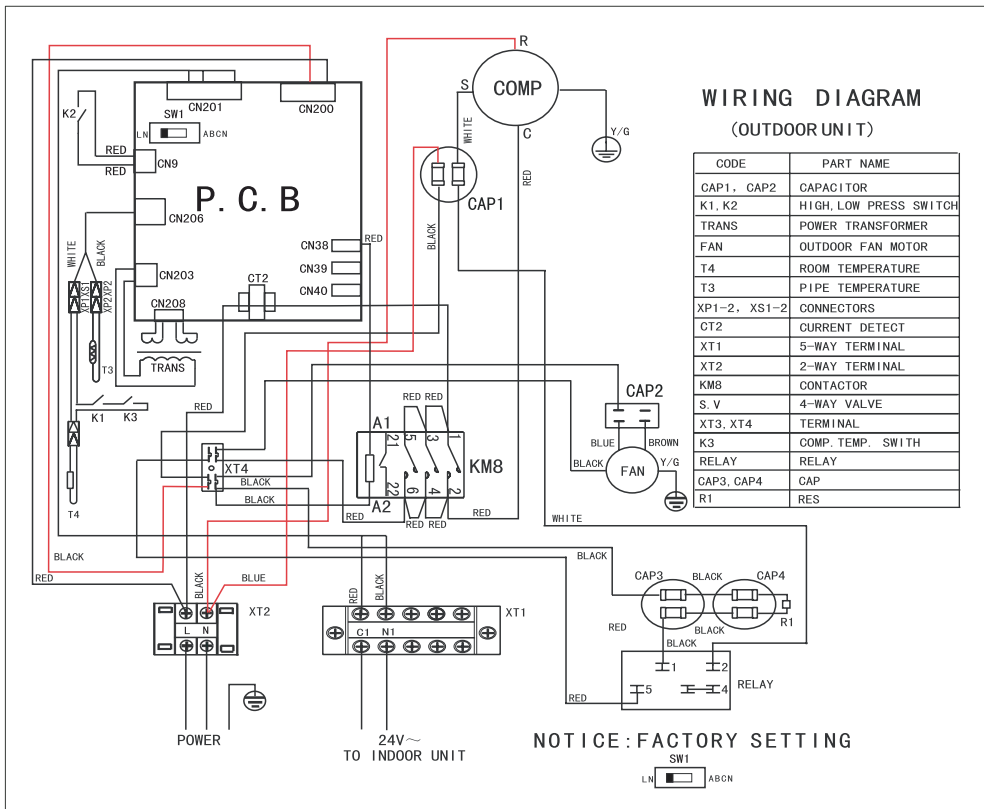

7. Wiring Diagram

7-1 Indoor Unit

FC36BTVA

This Document can not be used without Samsung's authorization.

7-1 IndoorUnit

FC48(60)BTVA

This Document can not be used without Samsung's authorization.

7-2 Outdoor Unit

This Document can not be used without Samsung's authorization.

7-2 Outdoor Unit

FCC60BTVX

This Document can not be used without Samsung's authorization.